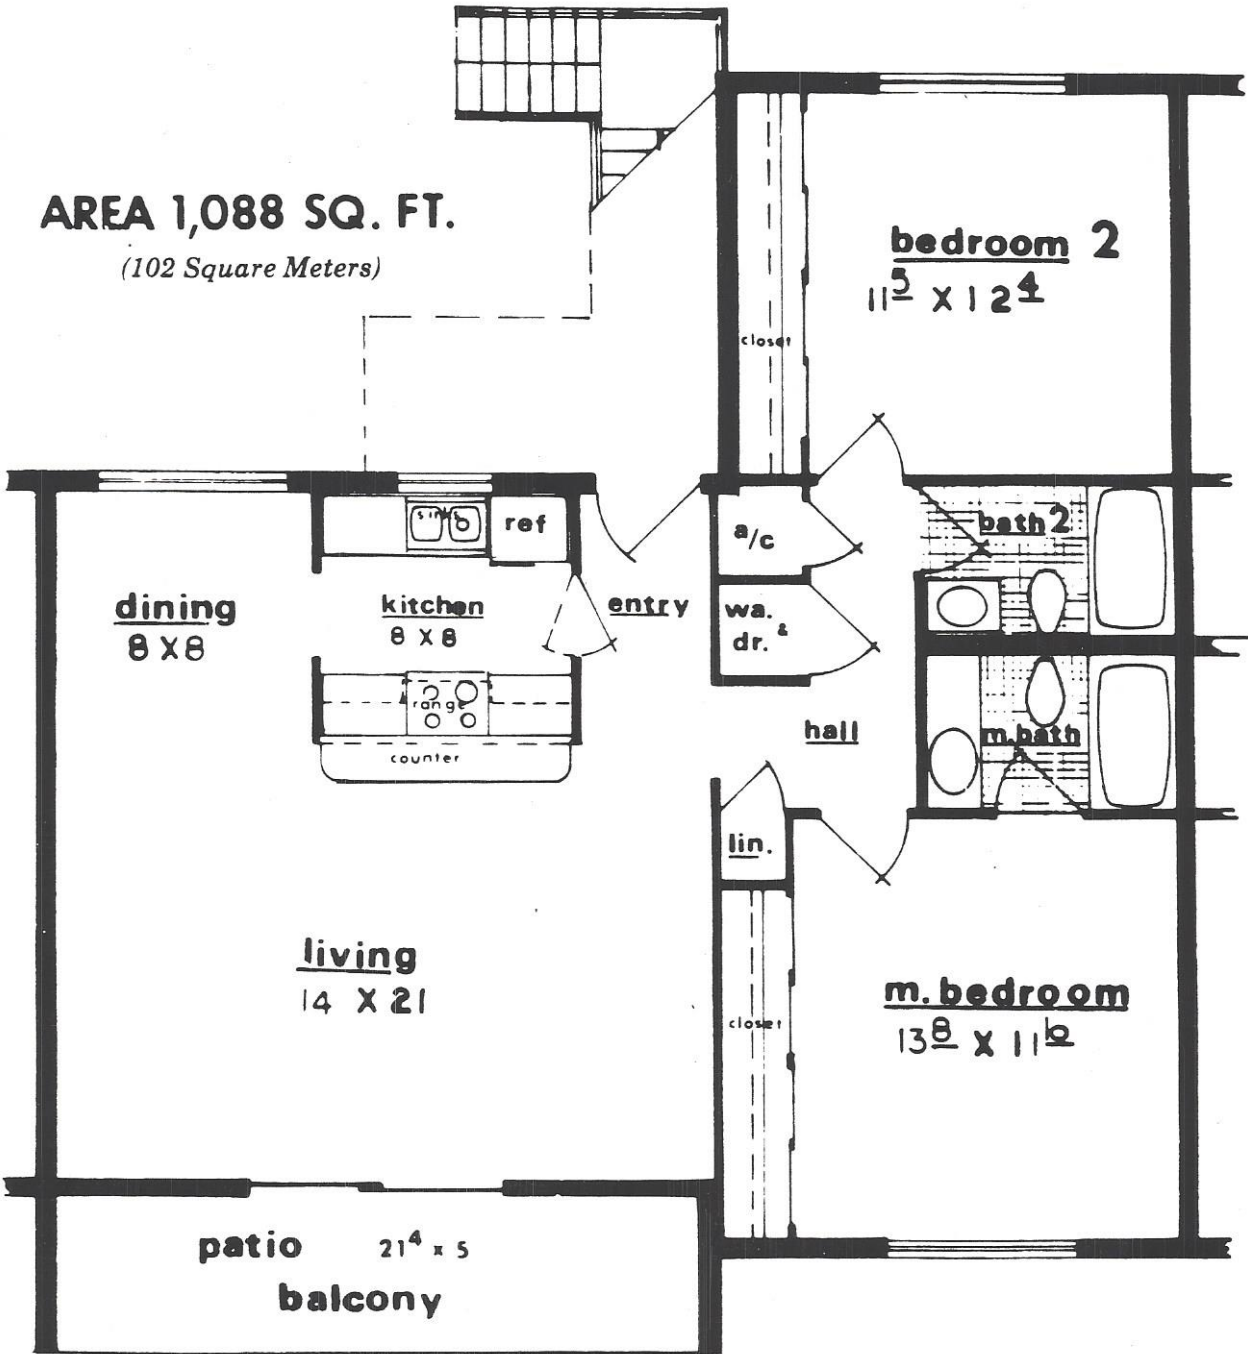

**AREA 1,088 SQ. FT.**

*(102 Square Meters)*

*Lago Vista*  
a time-sharing resort